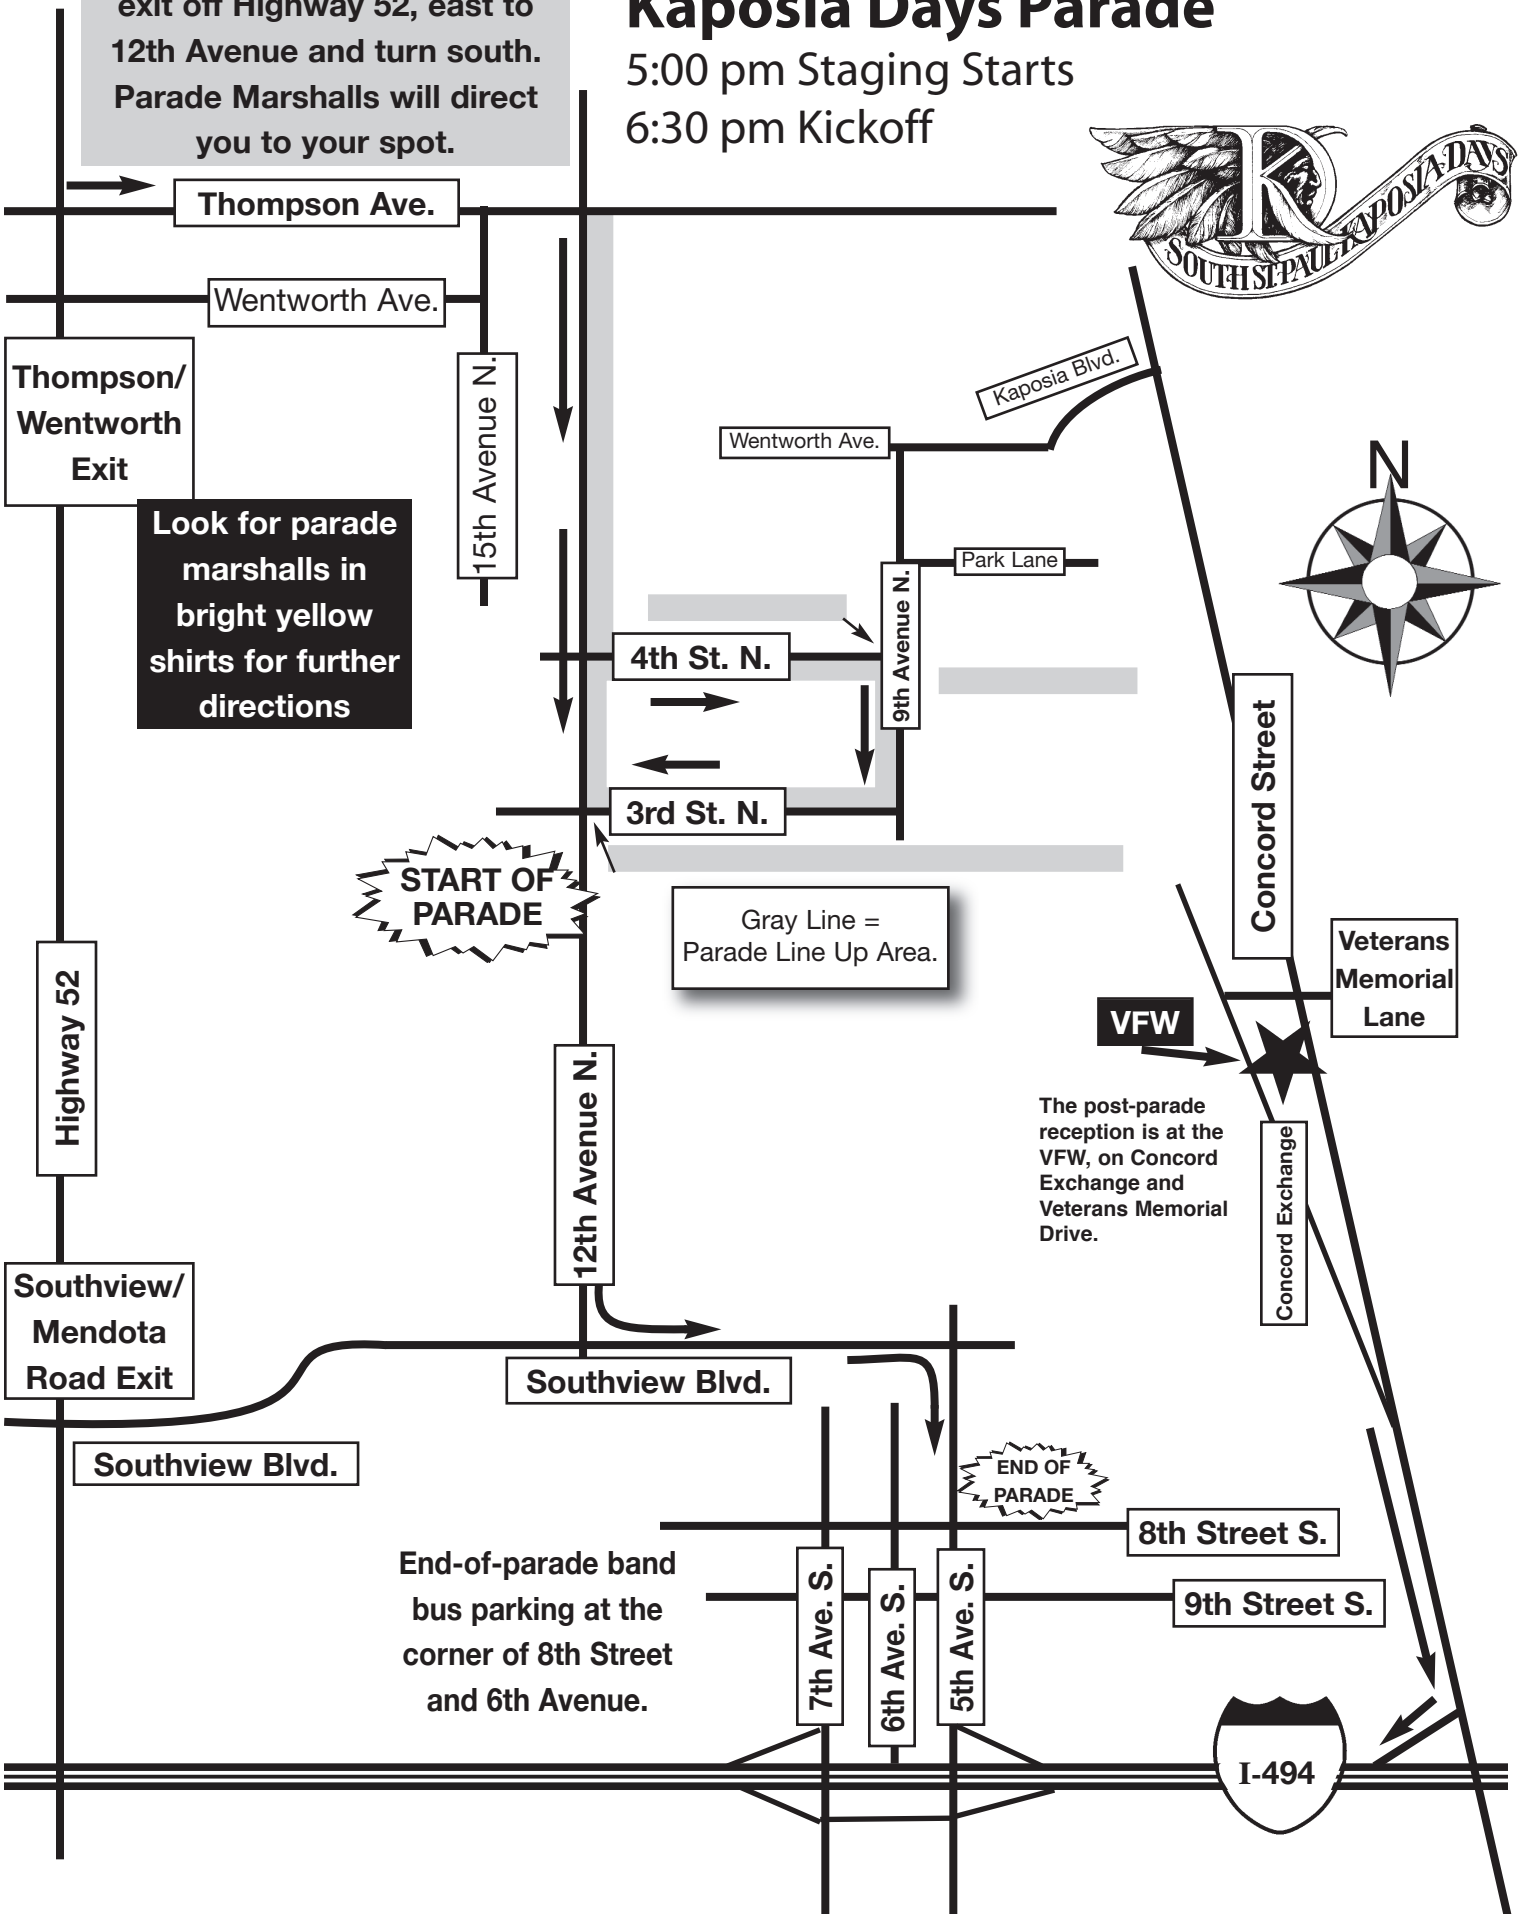

Take the Thompson/ Wentworth exit off Highway 52, east to 12th Avenue and turn south. Parade Marshalls will direct you to your spot.

Kaposia Days Parade

5:00 pm Staging Starts

6:30 pm Kickoff

Look for parade marshalls in bright yellow shirts for further directions

START OF PARADE

Gray Line = Parade Line Up Area.

VFW

The post-parade reception is at the VFW, on Concord Exchange and Veterans Memorial Drive.

END OF PARADE

End-of-parade band bus parking at the corner of 8th Street and 6th Avenue.